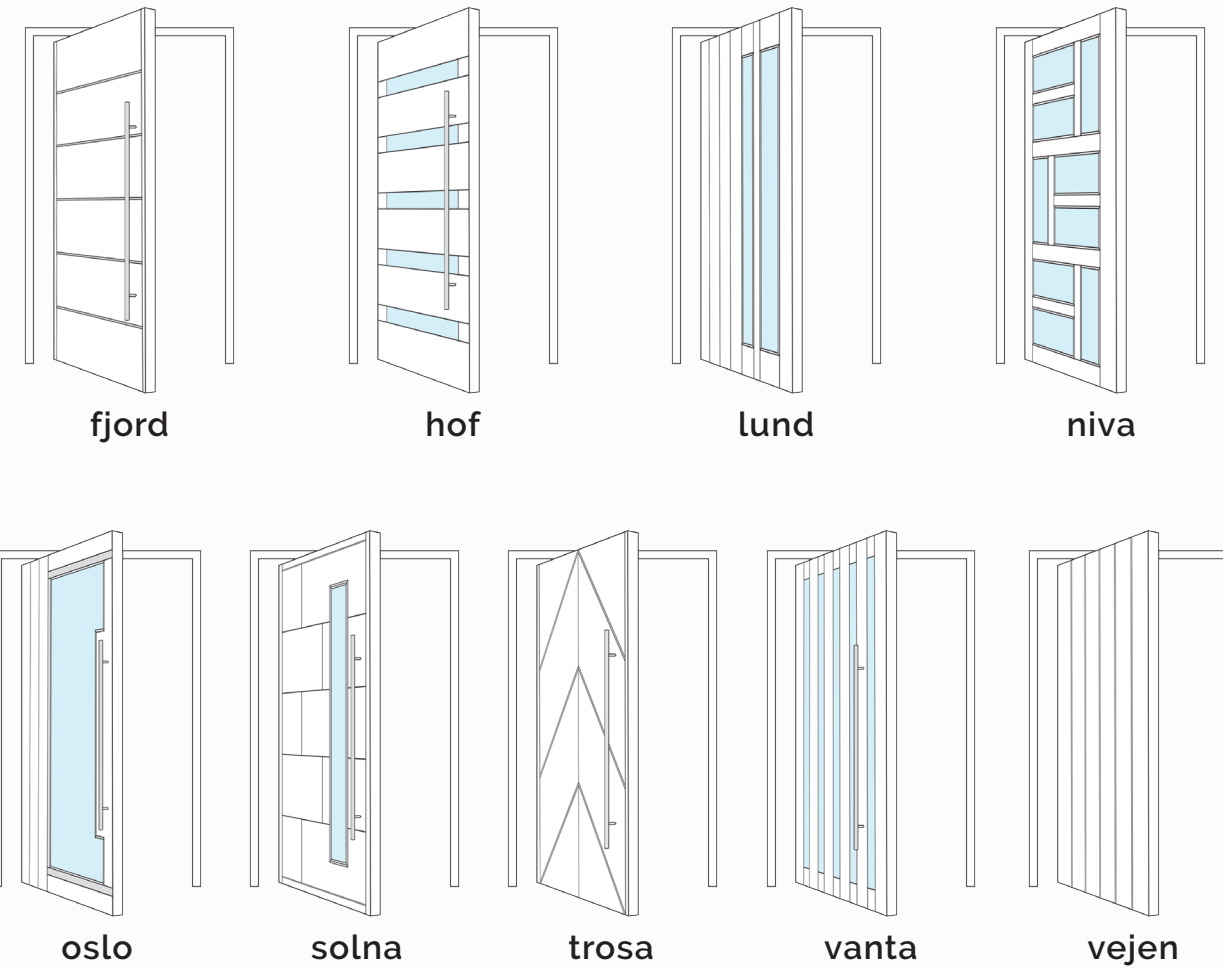

FritsJurgens® System M+ Adjustable Pivot Hinge

ATHMER® Top & Bottom Automatic Drop Seals

Deluxe Smart Lock, Handleset, and Multipoint Options

DSA's Premium FJLVL Mahogany Construction

9 Pre-Engineered Styles

Bespoke Pivot Systems

For fully customized options, including custom timbers, glass, sizes, configurations, finishing options, and decorative elements, the DSA team engineers one-of-a-kind pivot entryways. Please speak to your DSA Custom Designer to discover the possibilities.