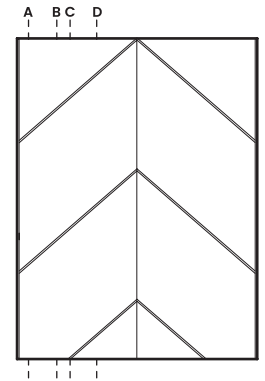

## Triangular Groove

**P-48**

**Door Size:**  
4'0" x 8'0"

**P-60 & P-64**

**Door Size:**  
5'0", 5'4" x 8'0"

**P-72**

**Door Size:**  
6'0" x 8'0"

**P-48**