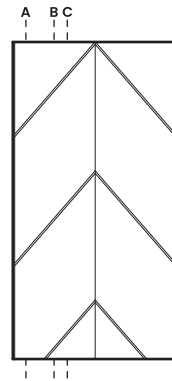

Trosa

Triangular Groove

P-48

Door Size:
4'0" x 8'0"