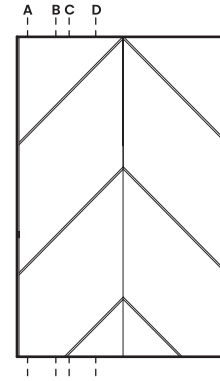

P-60 & P-64

Door Size:
5'0", 5'4" x 8'0"