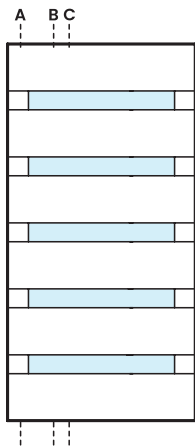

P-48

Door Size:
4'0" x 8'0"
4'0" x 9'0"