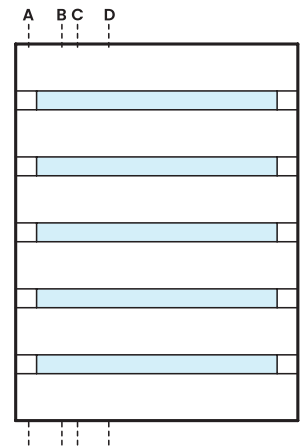

P-72

Door Size:
6'0" x 8'0"
6'0" x 9'0"