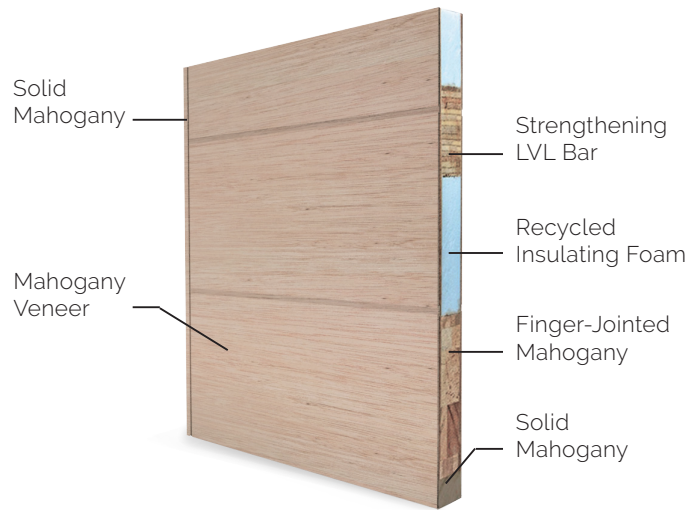

LUXE PIVOT DOOR FEATURES

Our Pre-Engineered LUXE Pivot Door styles include the following features and options:

- 8 door sizes
- Glass selections
- Danalock Smart Lock options
- Multipoint Locking systems included with all handlesets
- Cross-Laminated Ply Foam (CLPF) for energy efficiency available on select styles (pictured right)
- 5 direct-set configurations
- Top and bottom automatic drop seals
- FritsJurgens® Adjustable Pivot System