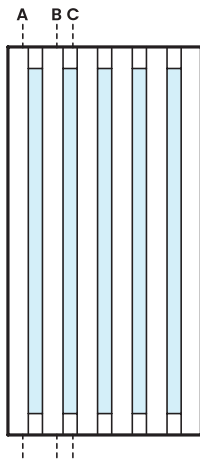

P-48

Door Size:

4'0" x 8'0"

4'0" x 9'0"