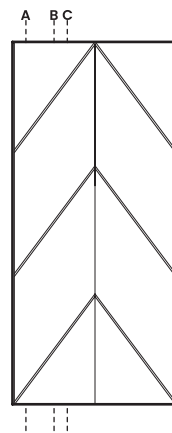

### Mahogany Jamb:

5 7/8" or 6 9/16"

## Triangular Groove

**P-48**

**Door Size:**  
4'0" x 8'0"

**P-60 & P-64**

**Door Size:**  
5'0", 5'4" x 8'0"

**P-72**

**Door Size:**  
6'0" x 8'0"

**P-48**

**Door Size:**  
4'0" x 9'0"

**P-60 & P-64**

**Door Size:**  
5'0", 5'4" x 9'0"

**P-72**

**Door Size:**  
6'0" x 9'0"

**Timber:** Premium 3" thick Stain Grade Mahogany

**CLPF Construction**

**Mahogany Jambs:** 5 7/8" or 6 9/16"