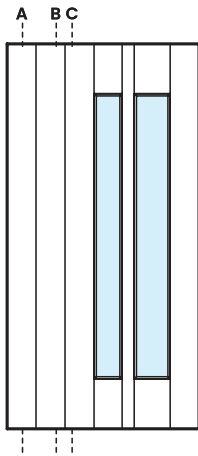

P-48

Door Size:

4'0" x 8'0"

4'0" x 9'0"