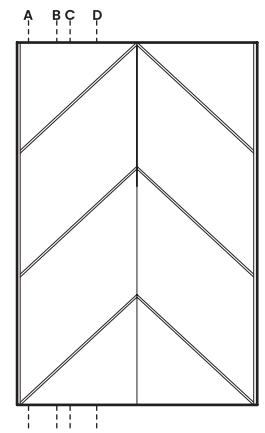

## Triangular Groove

**P-48**

**Door Size:**  
4'0" x 8'0"

**P-60 & P-64**

**Door Size:**  
5'0", 5'4" x 8'0"

**P-72**

**Door Size:**  
6'0" x 8'0"

**P-48**

**Door Size:**  
4'0" x 9'0"

**P-60 & P-64**

**Door Size:**  
5'0", 5'4" x 9'0"

**P-72**

**Door Size:**  
6'0" x 9'0"

**Timber:** Premium 3" thick Stain Grade Mahogany

**CLPF Construction**

**Mahogany Jambs:** 5 7/8" or 6 9/16"