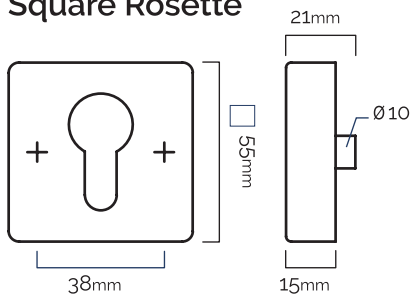

Square Rosette