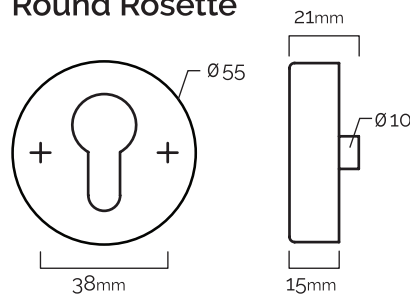

Round Rosette