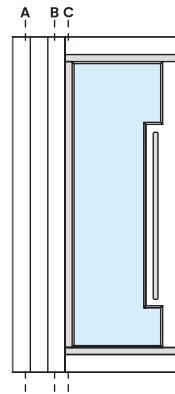

Olso

Ultra Lite

P-48

Door Size:
4'0" x 8'0"