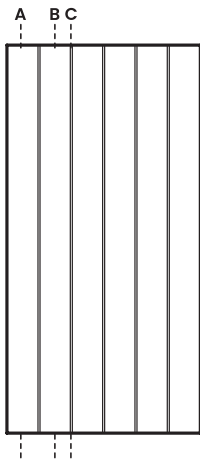

A 4" B 12" C 16" D 24"

**P-48**

**Door Size:**

4'0" x 8'0"

4'0" x 9'0"

**P-60 & P-64**

**Door Size:**

5'0", 5'4" x 8'0"

## *Vertical Groove*

**Timber:** Premium 3" thick  
Stain Grade Mahogany

**CLPF Construction**

**Mahogany Jambs:**

5 7/8" or 6 9/16"

**Pivot Offset Locations:**

A 4" B 12" C 16" D 24"

**P-48**