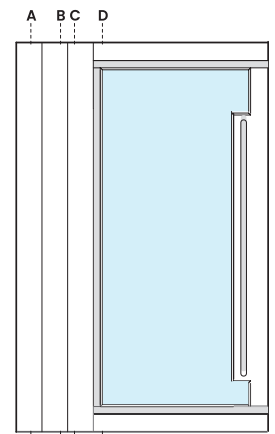

P-72

Door Size:
6'0" x 9'0"

* 9'0" tall fits 71" Round Pull Bar

Timber: Premium 3" thick Stain Grade Mahogany

Features 2" Satin Nickel Inlays

Glass Options: Clear, Misty Creek, Rain, Sandblasted or White Laminated IG Low E (**8'0" only**): Bamboo, Flemish IG Low E

Mahogany Jambs: 5 7/8" or 6 9/16"

Pivot Offset Locations: A 4" B 12" C 16" D 24"