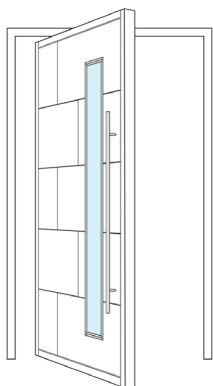

LUXE PIVOT DOOR FEATURES

Our Pre-Engineered LUXE Pivot Door styles include the following features and options:

- 8 door sizes
- Glass selections
- Danalock Smart Lock options
- Multipoint Locking systems included with all handlesets
- Cross-Laminated Ply Foam (CLPF) for energy efficiency available on select styles (pictured right)
- 5 direct-set configurations
- Top and bottom automatic drop seals
- FritsJurgens® Adjustable Pivot System

⚙ Denotes Pre-Engineered styles with CLPF Construction

Nine Pre-Engineered Styles

Solna