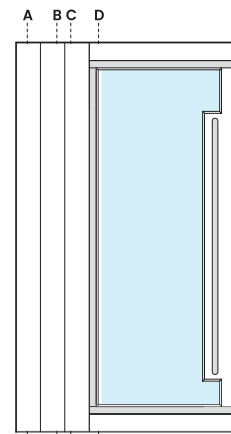

P-60 & P-64

Door Size:
5'0", 5'4" x 9'0"