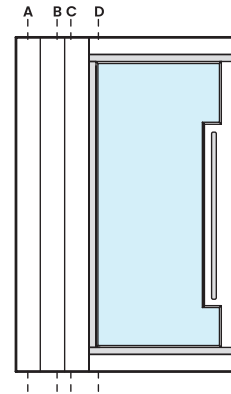

P-60 & 64

Door Size:
5'0", 5'4" x 8'0"