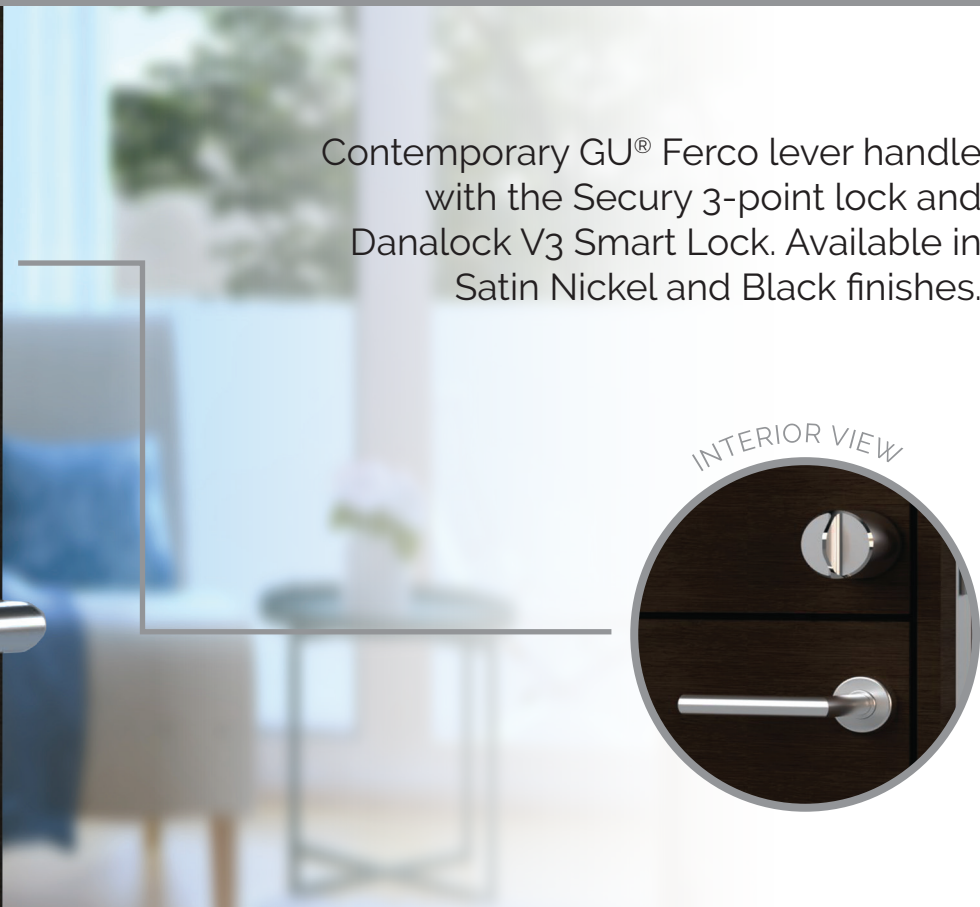

# GU® 3-Point Lock with Danalock V3 & Thumbblatch

## 3-Point Automatic Latch Locking System with Danalock Interior Thumbturn

Multipoint lock option with thumbblatch entry gripset paired with the Danalock V3 Smart Lock. Lever or Knob available for interior handle in either Satin Nickel or Black finish. Also available without Danalock V3 smart lock upgrade.

# GU® 3-Point Lock with Danalock V3 & Belcanto Lever Handle

Contemporary GU® Ferco lever handle with the Secury 3-point lock and Danalock V3 Smart Lock. Available in Satin Nickel and Black finishes.