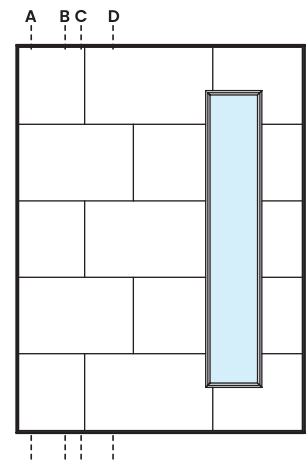

### Pivot Offset Locations:

A 4" B 12" C 16" D 24"

**P-48**

**Door Size:**  
4'0" x 8'0"  
4'0" x 9'0"

**P-60 & P-64**

**Door Size:**  
5'0", 5'4" x 8'0"  
5'0", 5'4" x 9'0"

**P-72**

**Door Size:**  
6'0" x 8'0"  
6'0" x 9'0"