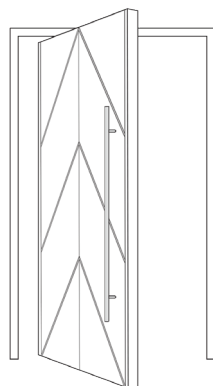

LUXE PIVOT DOOR FEATURES

Our Pre-Engineered LUXE Pivot Door styles include the following features and options:

- 8 door sizes
- Glass selections
- Danalock Smart Lock options
- Multipoint Locking systems included with all handlesets
- Cross-Laminated Ply Foam (CLPF) for energy efficiency available on select styles (pictured right)
- 5 direct-set configurations
- Top and bottom automatic drop seals
- FritsJurgens® Adjustable Pivot System

⚙ Denotes Pre-Engineered styles with CLPF Construction

Nine Pre-Engineered Styles

Trosa ⚙