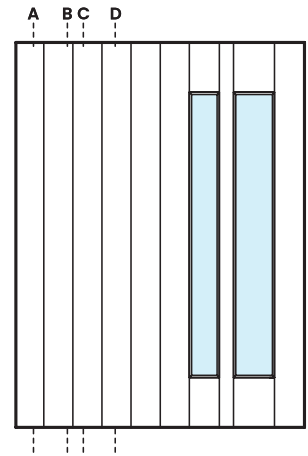

P-72

Door Size:

6'0" x 8'0"

6'0" x 9'0"