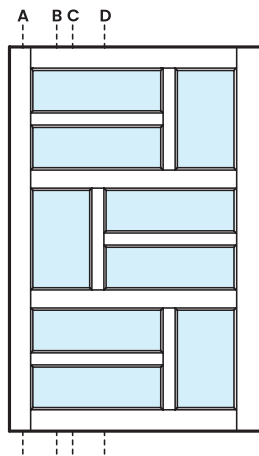

P-60 & P-64

Door Size:
5'0", 5'4" x 8'0"
5'0", 5'4" x 9'0"