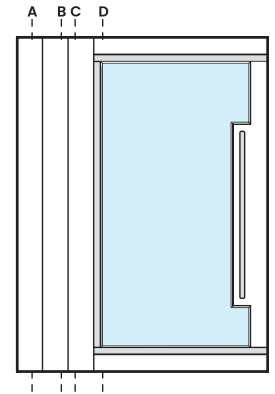

## Ultra Lite

**P-48**

**Door Size:**  
4'0" x 8'0"

**P-60 & 64**

**Door Size:**  
5'0", 5'4" x 8'0"

**P-72**

**Door Size:**  
6'0" x 8'0"

*\* 8'0" tall fits 48" Round Pull Bar*