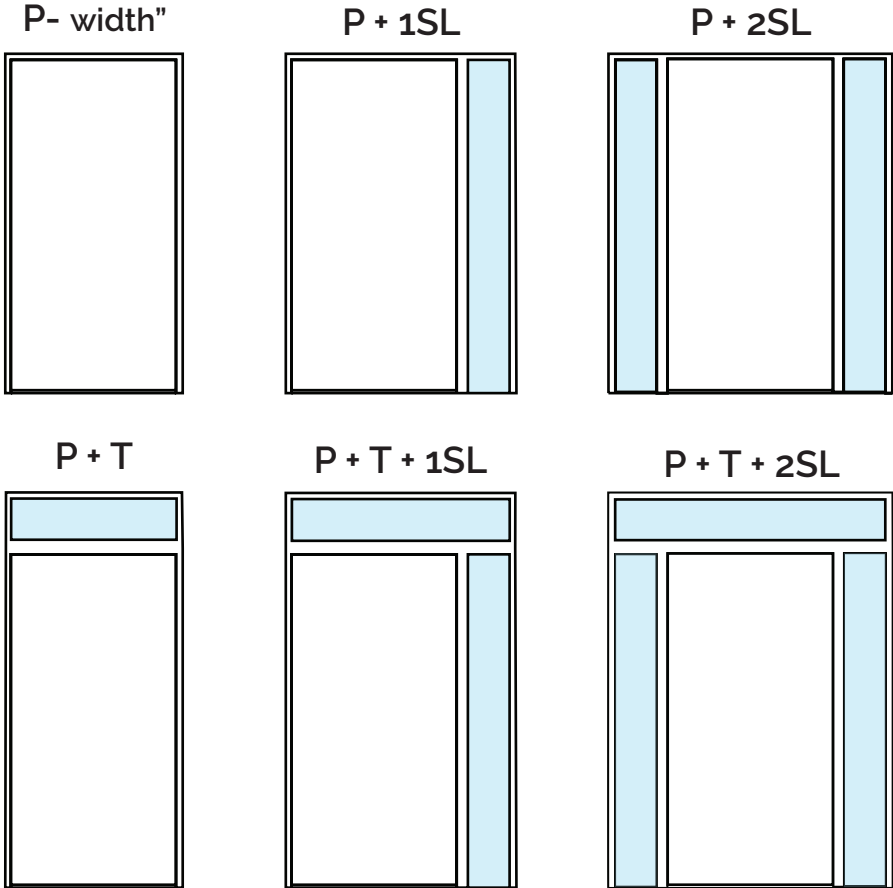

Direct-set Sidelites
Glass: Clear IG Low E
Sandblasted IG Low E
Width: 12"
Height: 8'0" and 9'0"

Direct-set Transoms
Glass: Clear IG Low E
Sandblasted IG Low E
Width: 4'0", 5'0", 5'4", 6'0" with up to two 12" side lites
Height: 12"