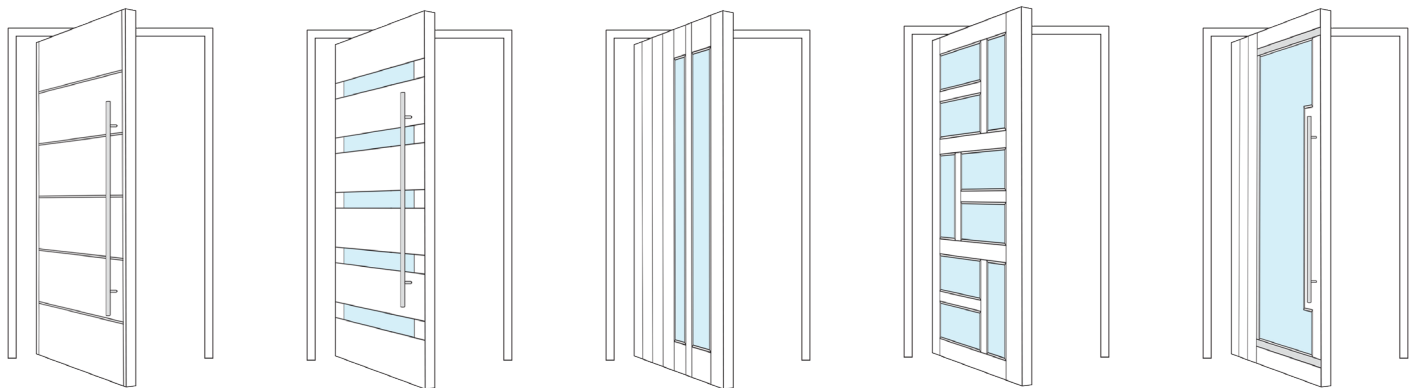

Nine Pre-Engineered Styles

Fjord ⚙

Hof

Lund

Niva

Oslo