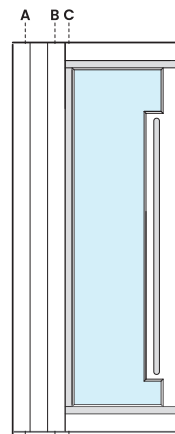

## Ultra Lite

**P-48**

**Door Size:**  
4'0" x 8'0"

**P-60 & 64**

**Door Size:**  
5'0", 5'4" x 8'0"

**P-72**

**Door Size:**  
6'0" x 8'0"

*\* 8'0" tall fits 48" Round Pull Bar*

**P-48**

**Door Size:**  
4'0" x 9'0"

**P-60 & P-64**

**Door Size:**  
5'0", 5'4" x 9'0"

**P-72**

**Door Size:**  
6'0" x 9'0"

*\* 9'0" tall fits 71" Round Pull Bar*

**Timber:** Premium 3" thick Stain Grade Mahogany