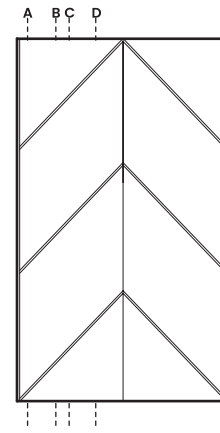

## Triangular Groove

**P-48**

**Door Size:**  
4'0" x 8'0"

**P-60 & P-64**

**Door Size:**  
5'0", 5'4" x 8'0"

**P-72**

**Door Size:**  
6'0" x 8'0"

**P-48**

**Door Size:**  
4'0" x 9'0"

**P-60 & P-64**

**Door Size:**  
5'0", 5'4" x 9'0"

**P-72**

**Door Size:**  
6'0" x 9'0"

**Timber:** Premium 3" thick Stain Grade Mahogany

**CLPF Construction**

**Mahogany Jambs:** 5 7/8" or 6 9/16"