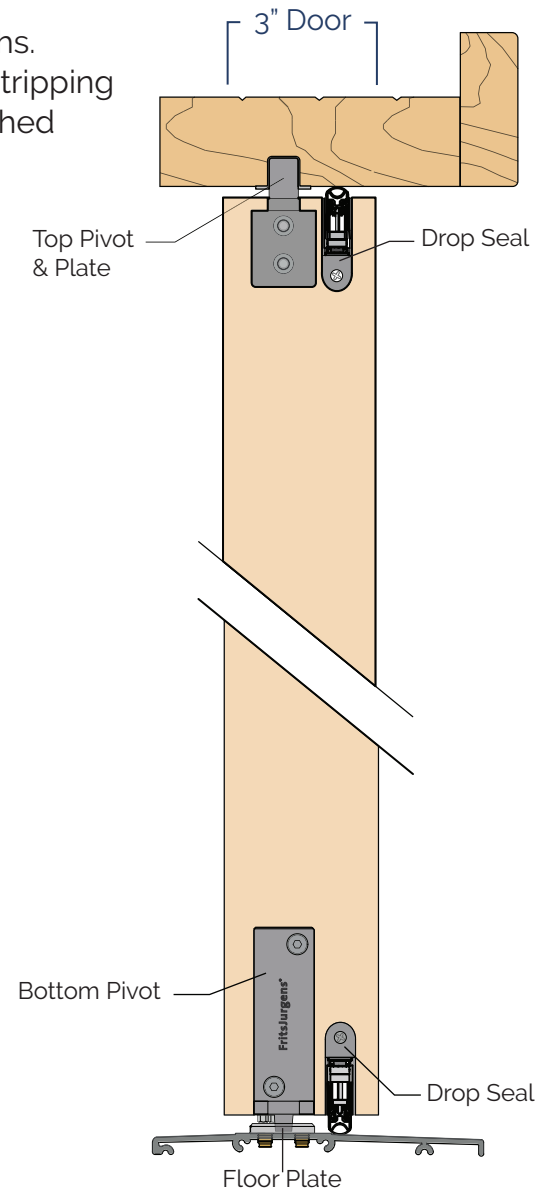

Pivot Unit Construction

Top & Side View Frame Detail

Constructed of 2" thick jambs available in 5 7/8" & 6 9/16" depths. Vertical jamb legs use single rabbeted stoppers with weatherstripping applied. Pivot units come with a Saddle Sill in Bronze and Brushed Nickel or a flat Mahogany foot jamb.