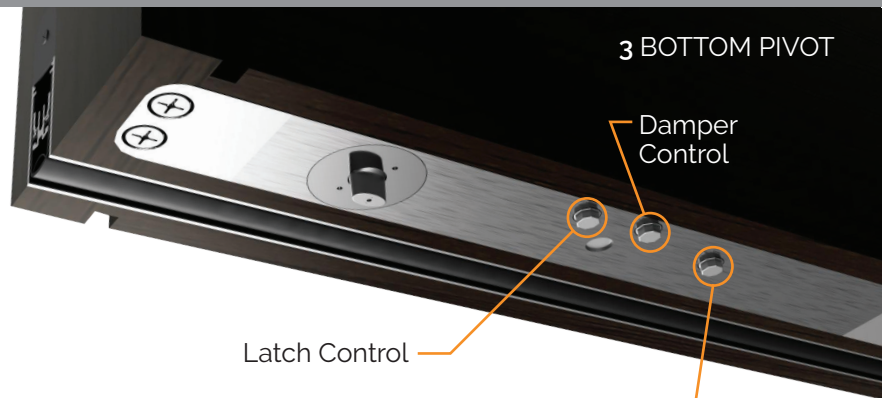

FritsJurgens® System M+ Adjustable Pivot Hinge

Premium engineered pivot hardware with fully adjustable door movement

Latch Control provides the ability to adjust the pivot hinge to latch the door properly.

Damper Control ensures a smooth and elegant closing movement while protecting the door from touching the wall (back-check).

30° Speed Control allows you to determine the speed of the pivot door through the last part of the closing movement.