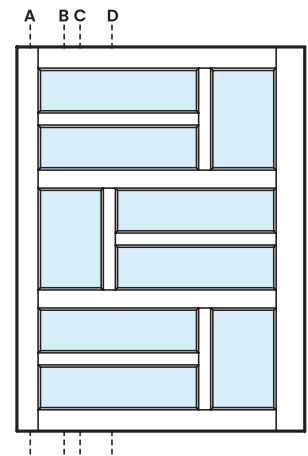

**Mahogany Jambs:**  
5 7/8" or 6 9/16"

**Pivot Offset Locations:**  
A 4" B 12" C 16" D 24"

**P-48**

**Door Size:**  
4'0" x 8'0"  
4'0" x 9'0"

**P-60 & P-64**

**Door Size:**  
5'0", 5'4" x 8'0"  
5'0", 5'4" x 9'0"