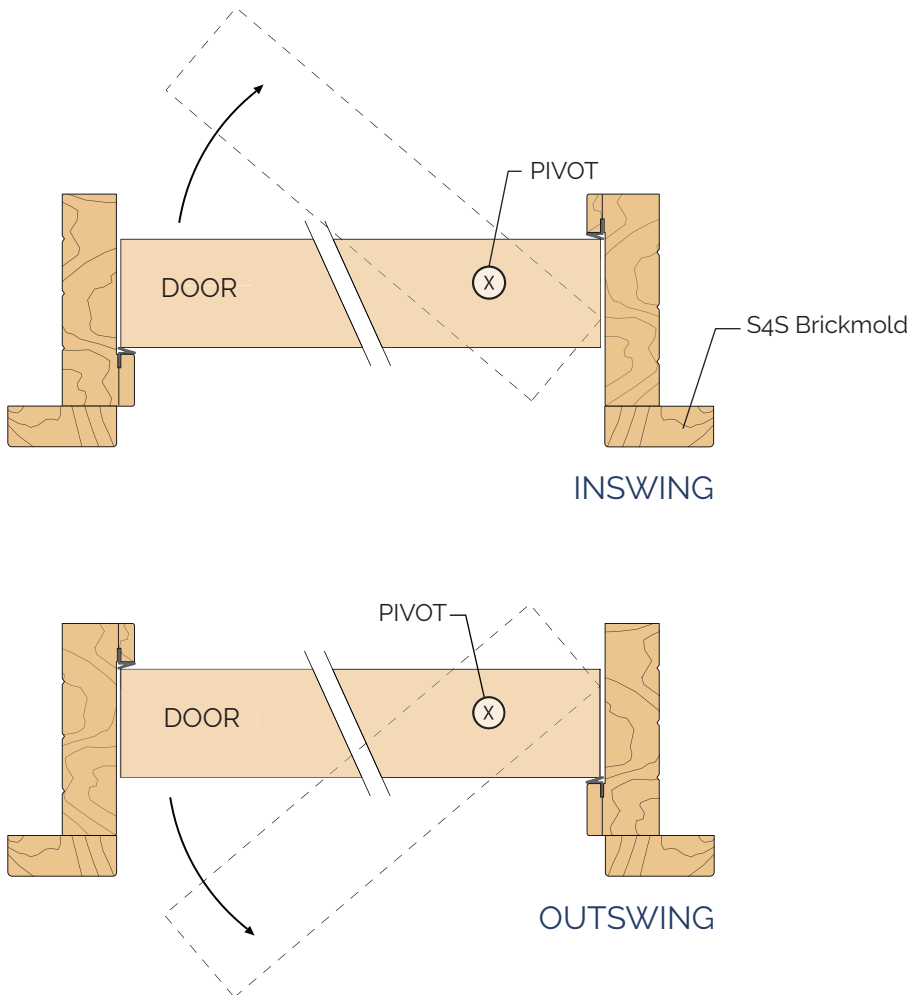

Pivot Unit Construction

Top & Side View Frame Detail

Constructed of 2" thick jambs available in 5 7/8" & 6 9/16" depths. Vertical jamb legs use single rabbeted stoppers with weatherstripping applied. Pivot units come with a Saddle Sill in Bronze and Brushed Nickel or a flat Mahogany foot jamb.